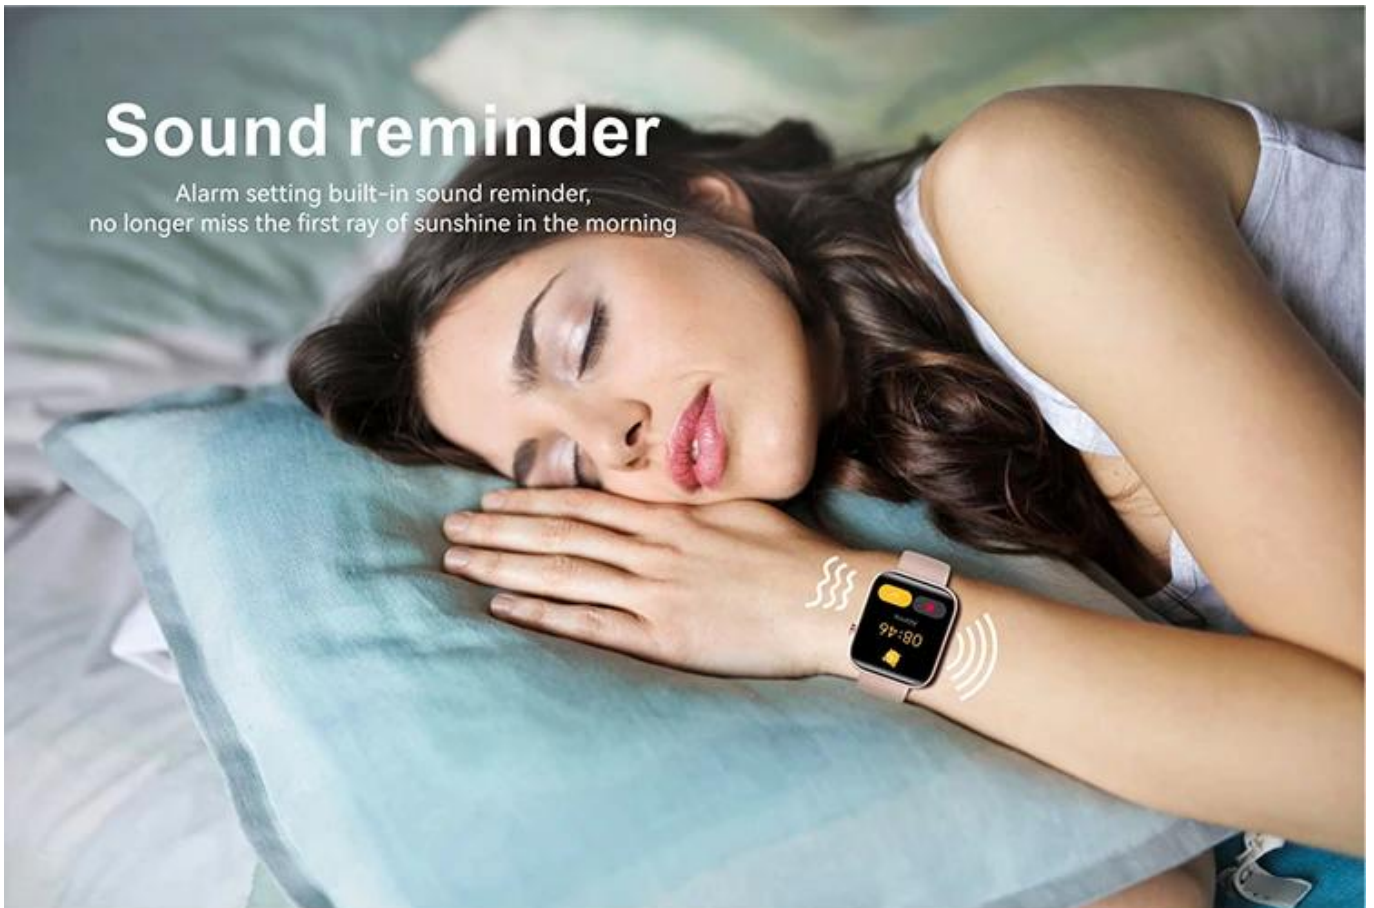

Listen to music

Anytime and anywhere

BLE5.3

Be Heard Clearly During Calls

We've also included a Dual-Mode BLE Chip to keep BLE connection and audio transmission stable during calls

Sound reminder

Alarm setting built-in sound reminder,
no longer miss the first ray of sunshine in the morning

3D hyperboloid glass, 1.85" Less bezel large screen

Trend color

- Black
- Silver
- Blue
- Gold
- Purple

Five trendy colors for you who are sporty and fashionable

IP68

Waterproof

Feel free to keep it on when washing your hands or doing the dishes.