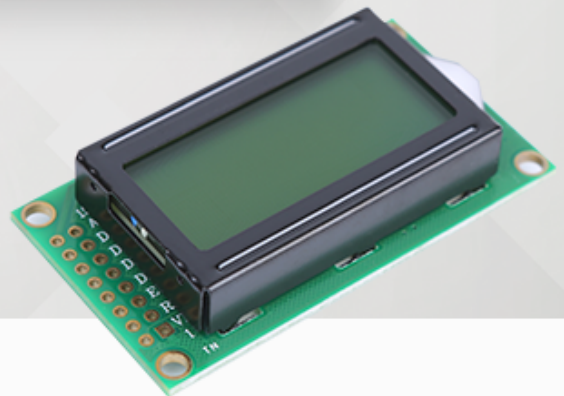

8x2 COB LCD Module

STN LCD Mode

6 O'clock Viewing Direction

Different Series For You To Choose

White text
on
Blue background

1

Black text
on
Grey background

2

Black text
on
Yellow green background

3