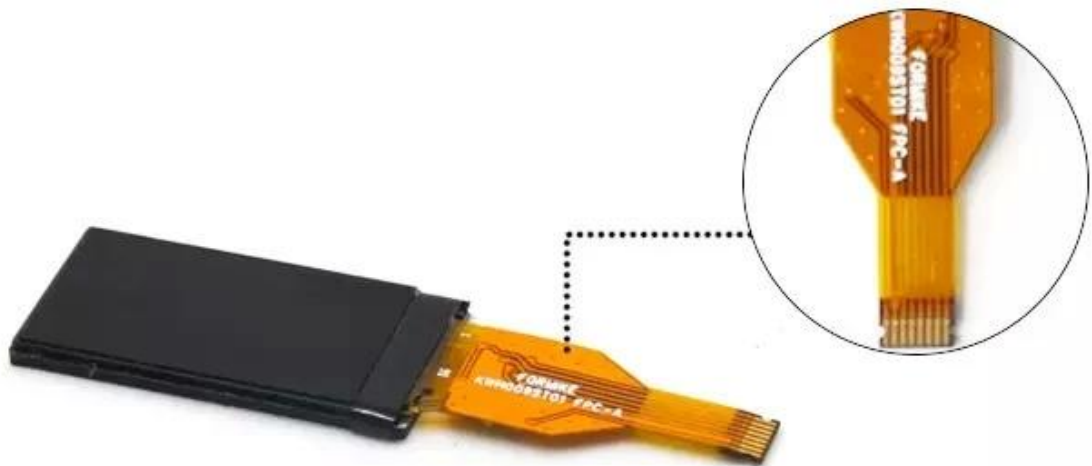

T F T L C D D I S P L A Y L

Formike Group was founded in 1999

Focus on LCD display solution, research and development, production, customization

PRODUCT INFORMATION

T F T L C D D I S P L A Y L

0.96英寸
 0.96英寸
 LCD
 TFT
 80x160
 14.04x 27.95 x 1.75
 10.80x21.696
 SPI
 1颗LED
 -20°C~70°C
 350cd /英寸
 20mA@3.3V

0.96"
 KWH009ST02-F01
 0.96英寸LCD
 TFT LCD 80x160 0.96英寸LCD
 80RGB X160
 14.04x 27.95 x 1.75
 10.80x21.696
 SPI
 SPI
 1颗LED
 -20°C~70°C
 350cd /英寸
 20mA@3.3V

PRODUCT DISPLAY

T F T L C D D I S P L A Y

T F T L C D D I S P L A Y

PRODUCT DETAILS

- High contrast reaches to 800:1
- With ST7735S IC & 1 White LED
- 8 Pin FPC SPI Interface
- Good resoltuion with 80x160
- 0.96" Small LCD With 65k Color Depth
- Support OEM & ODM Service