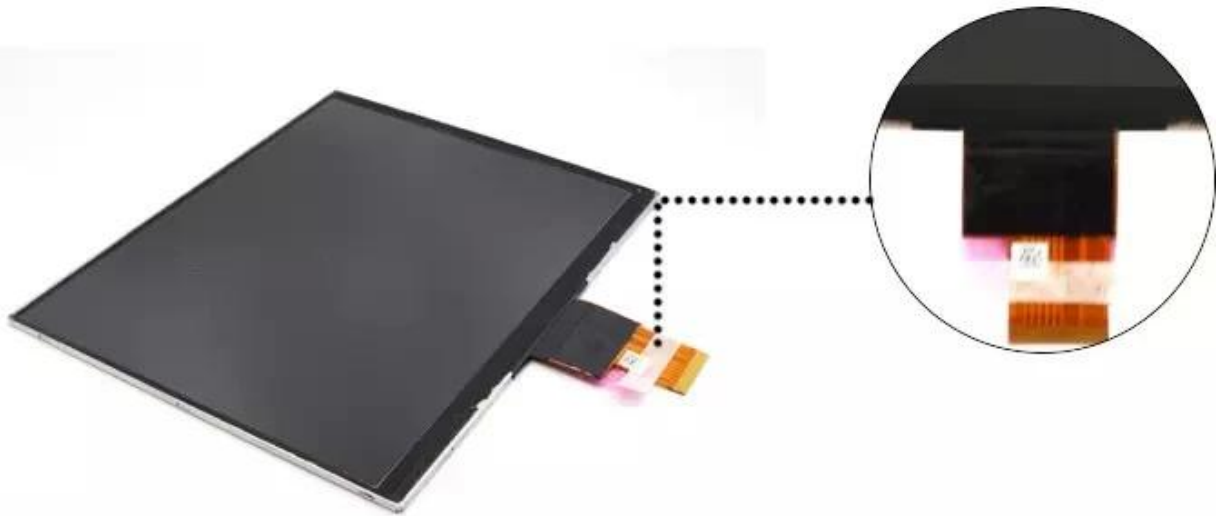

PRODUCT DISPLAY

T F T L C D D I S P L A Y

T F T L C D D I S P L A Y