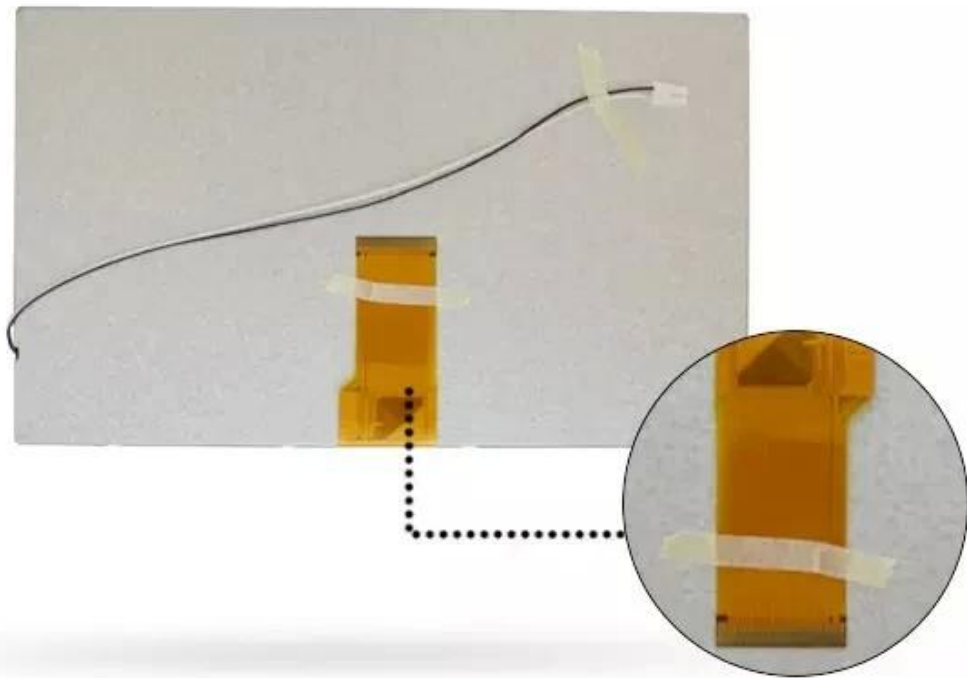

10.1"
KWH101KQ10-F01
10.1"LCD□□
10.1"□TFT□□□□□1024x600□□□□
1024□RGB□X600□□
235.00x 143.00 x 4.50mm
222.72x125.28□□
6□□
24□RGB□50□
24□LED
-20°C□70°C
250cd /□□□
160mA□3.3V

PRODUCT DISPLAY

T F T L C D D I S P L A Y

T F T L C D D I S P L A Y

PRODUCT DETAILS

- High contrast reaches to 600:1
- 6 O' Clock viewing direction & 24 White LED
- 50 Pin FPC 24 bit RGB Interface
- Good resoltuion with 1024x600
- 10.1" TFT LCD display with fast response time
- Support OEM & ODM Service