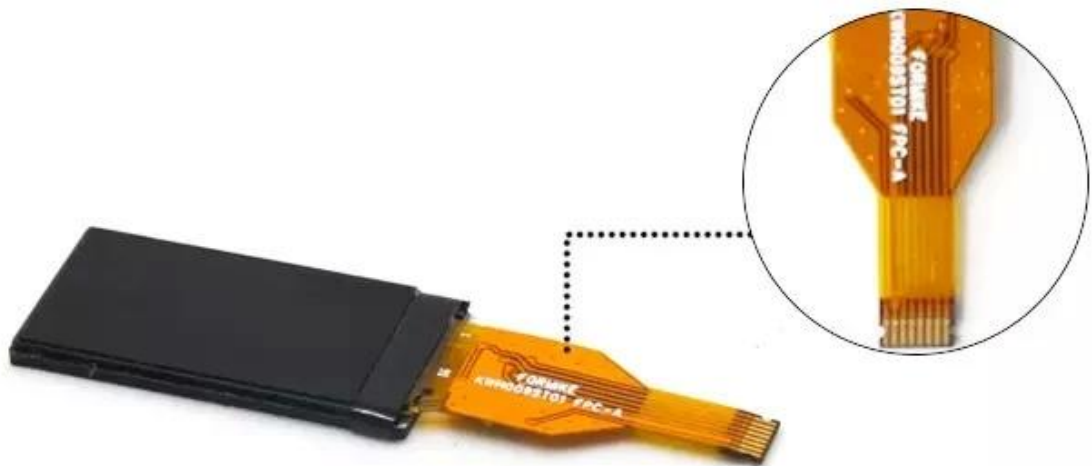

PRODUCT DISPLAY

T F T L C D D I S P L A Y

T F T L C D D I S P L A Y