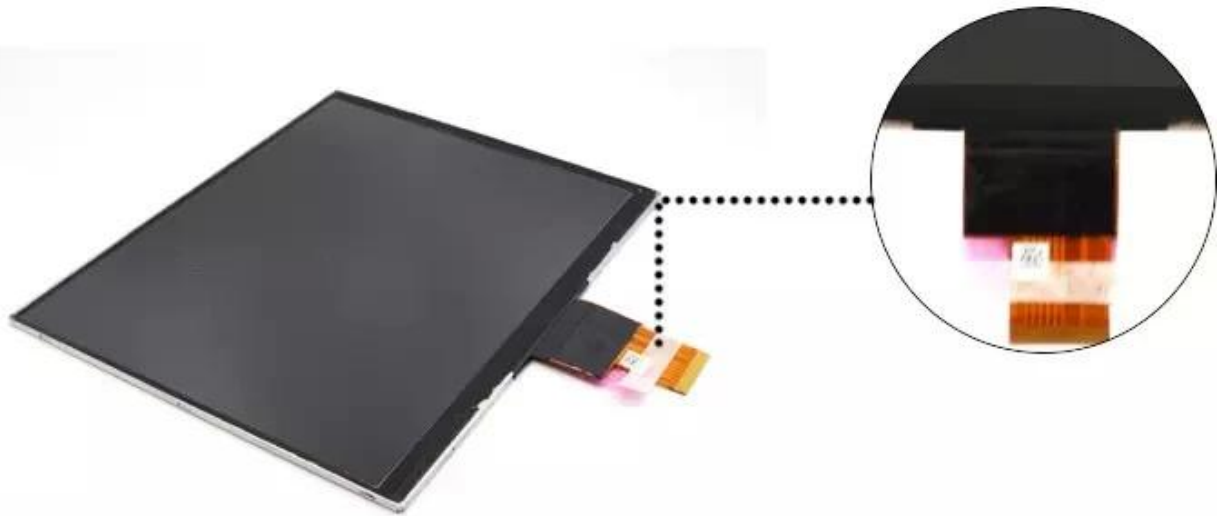

PRODUCT DISPLAY

T F T L C D D I S P L A Y

T F T L C D D I S P L A Y