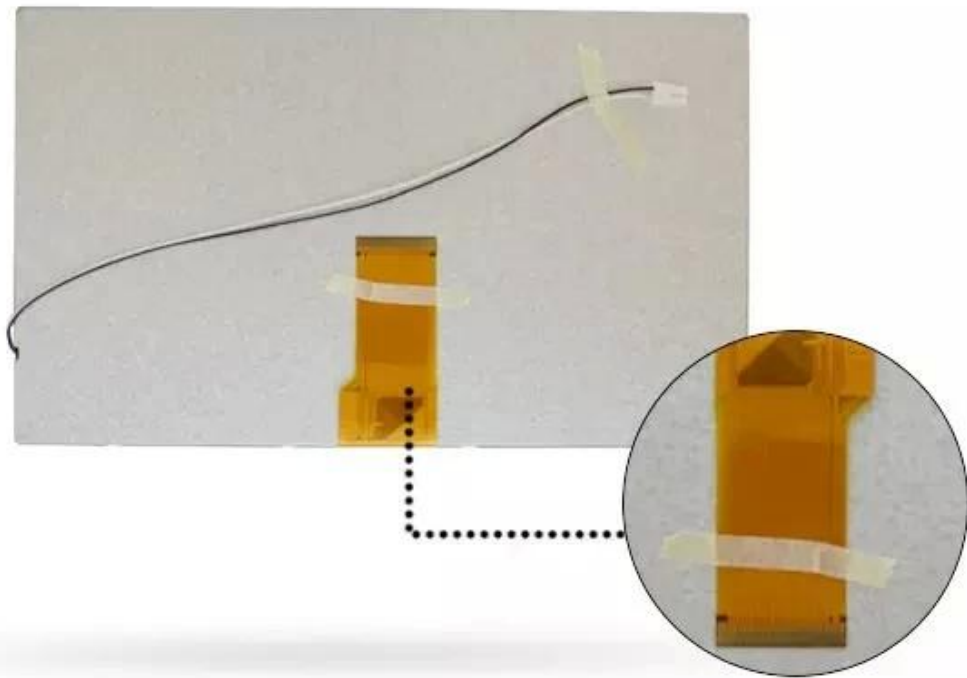

PRODUCT DISPLAY

T F T L C D D I S P L A Y

T F T L C D D I S P L A Y