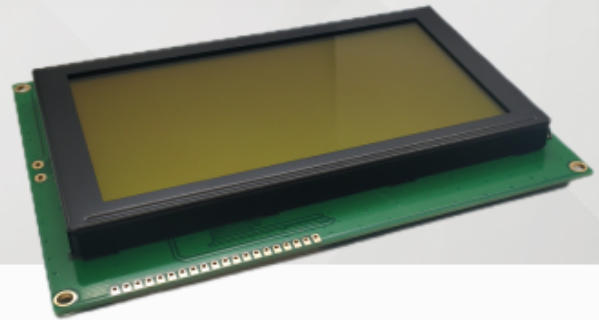

Product Details

240x128 COB Graphic
LCD Module

STN LCD Mode

6 O'clock Viewing Direction

Different Series For You To Choose

White text
on
Blue background

1

Black text
on
Grey background

2

Black text
on
Yellow green background

3

WG2412B2 240x128 LCD 240 128 LCD **WG2412B2**

WG2412B2 LCD C Arduino **WG2412B2**

WG2412B2 LCD

1. 240x128 **WG2412B2**
2. **WG2412B2** 240x128
3. **WG2412B2 LCD**
4. **WG2412B2 LCD** LCD
5. **WG2412B2 LCD**