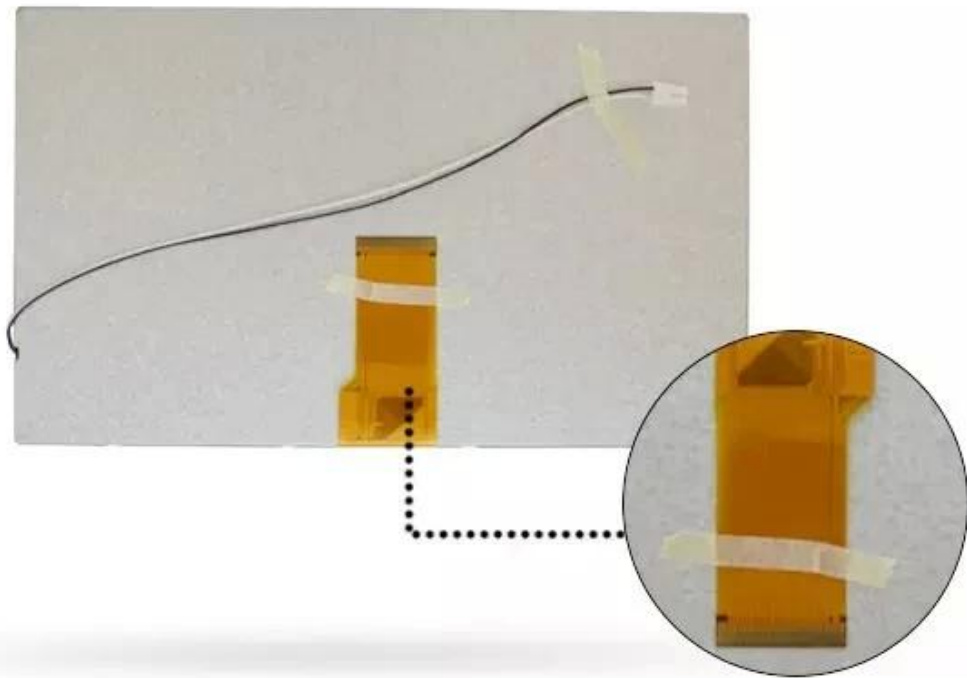

T F T L C D D I S P L A Y L

Formike Group was founded in 1999

Focus on LCD display solution, research and development, production, customization

PRODUCT INFORMATION

T F T L C D D I S P L A Y L

Display Size:	10.1"
Model Number:	KWH101KQ10-F01
LCD Size:	10.1 Inch LCD Module
Product Name:	10.1 inch TFT LCD monitor 1024x600 screen panel
Resolution:	1024(RGB)X600 pixel
Outline dimension:	235.00x 143.00 x 4.50mm
Active Area:	222.72x125.28mm
Viewing Direction:	6 O'Clock
Interface:	24 bit RGB, 50 Pin
Backlight:	24 LED
Operating Temperature:	-20°C~70°C
Brightness:	250cd/m2
Backlight Supply Current/Voltage:	160mA, 3.3V

PRODUCT DISPLAY

T F T L C D D I S P L A Y

T F T L C D D I S P L A Y

PRODUCT DETAILS

- High contrast reaches to 600:1
- 6 O' Clock viewing direction & 24 White LED
- 50 Pin FPC 24 bit RGB Interface
- Good resoltuion with 1024x600
- 10.1" TFT LCD display with fast response time
- Support OEM & ODM Service